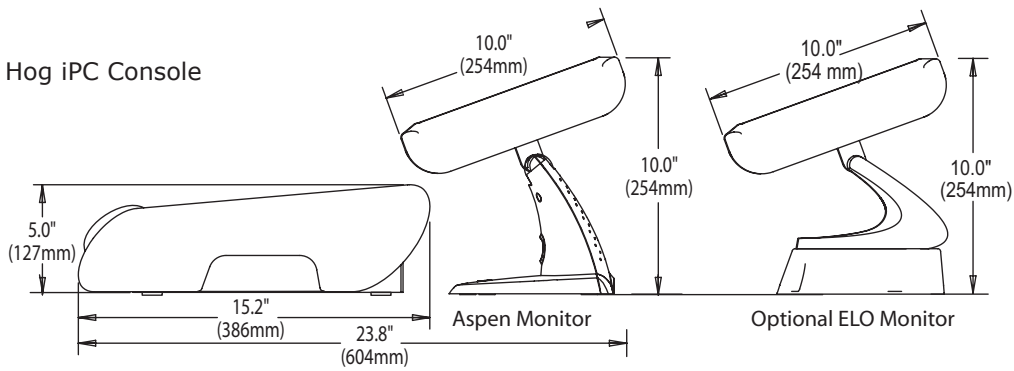

Hog iPC Console

Hog iPC Roadcase