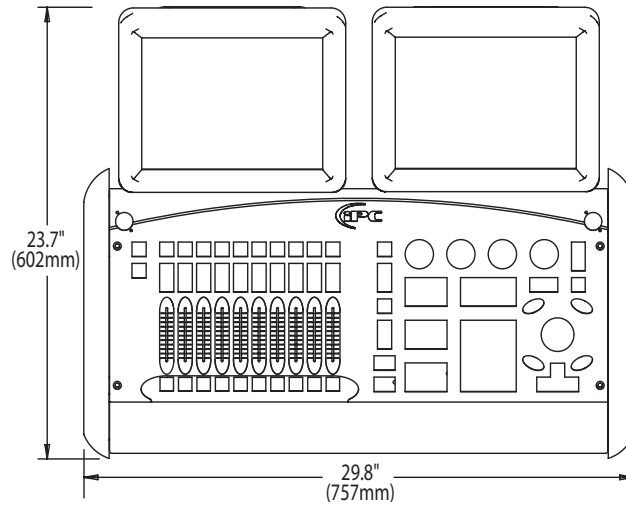

Specifications

Mechanical

Console

29.8in x 23.7in x 10.0in
757mm x 601mm x 254mm

Road Case

30.75in x 25.25in x 12.25in
781mm x 641mm x 311mm

System Weight in Roadcase

116 lbs (53 kg)