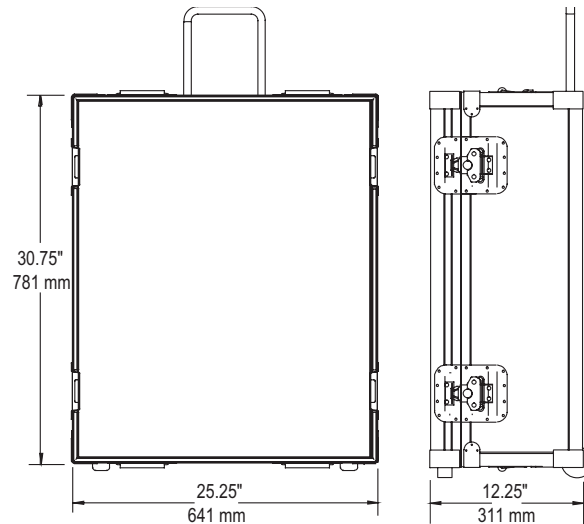

Specifications

Mechanical

Console

29.8in x 23.7in x 10.0in
757mm x 601mm x 254mm

Road Case

30.75in x 25.25in x 12.25in
781mm x 641mm x 311mm

System Weight in Roadcase

116 lbs (53 kg)

Hog iPC Console

Hog iPC Roadcase